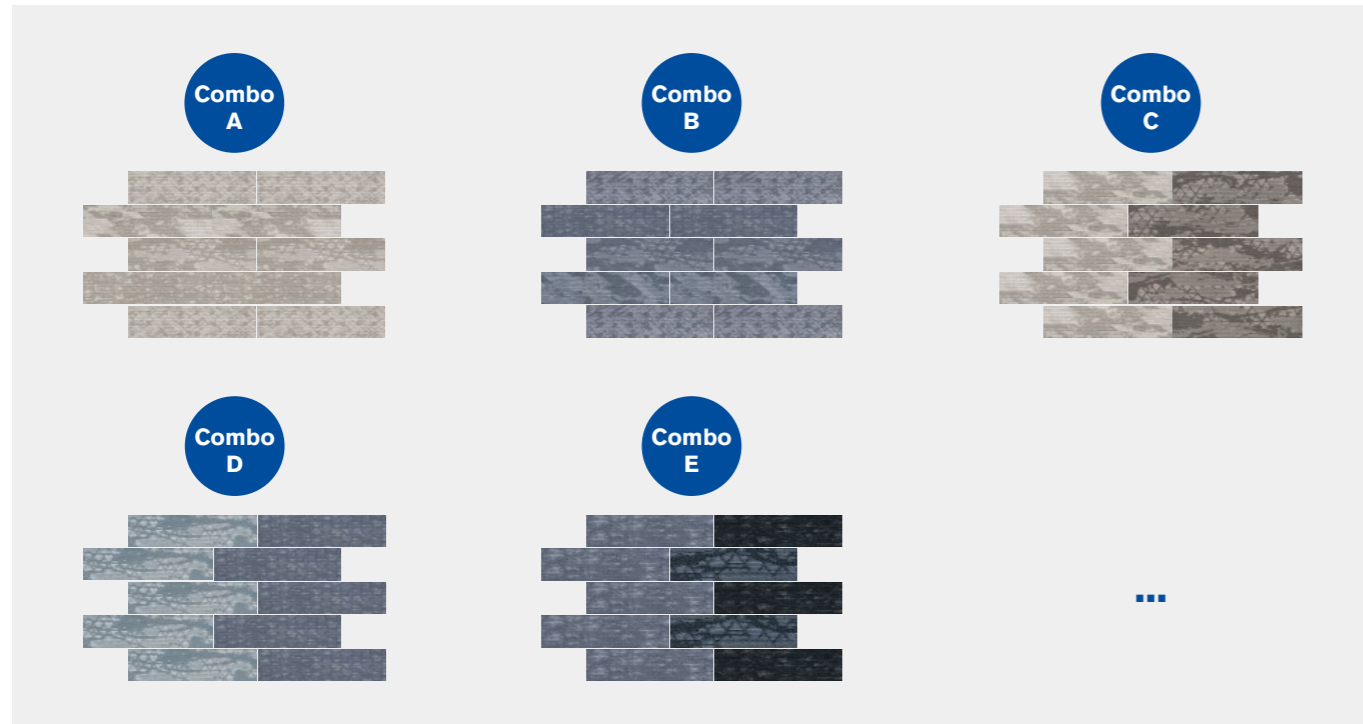

T81005 / Coin

T81007 / Shadow

T81004 / Navy

T81001 / Taupe

T81006 / Pewter

T81008 / Charcoal

T81010 / Walnut

The combination of the same colour scheme or different colour schemes between the four series can also present a good effect. Here are some examples.

T81011 / T81111 / T81211 / T81311 Ashlar

CUBE

T811

Soil provides stable foundation beneath our feet.
And when we need something more, it can even be
transformed into cement and bricks to create the
thickest, strongest shelters for everyone to enjoy.